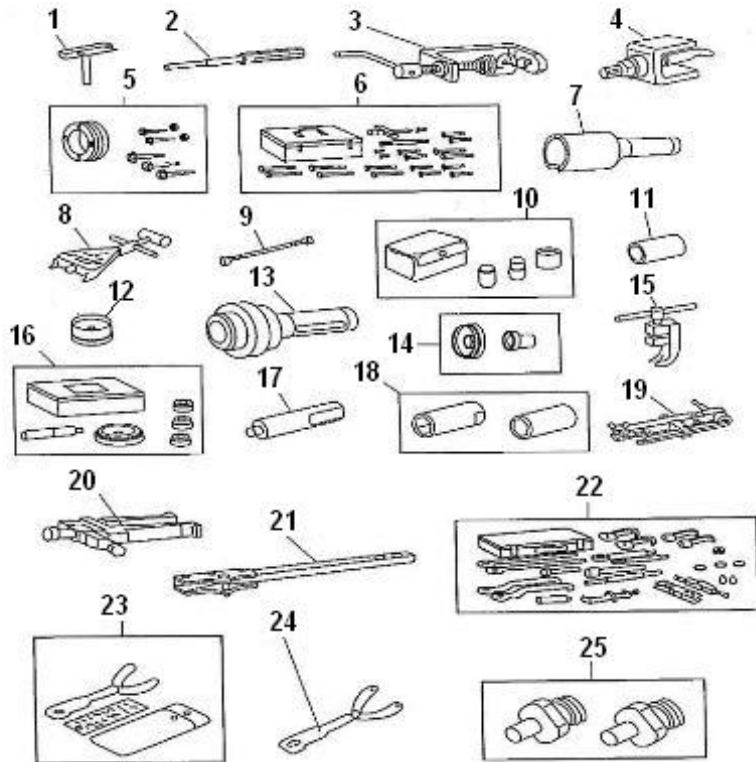

Model : T4.155 4.380TDI STANDARD ENGINE

Subassembly : TOOLS

Part number	Item	Description	Quantity
970312372	3	VALVE TOOL	1
970312373	4	TOOL	1
970312374	6	EXTRACTOR	1
970312375	8	BELT TENSION GAUGE	1
970312376	13	TOOL	1
970312377	15	VALVE CLEARANCE ADJUSTING TOOL	1
970312378	19	INJECTION PUMP TOOL	1