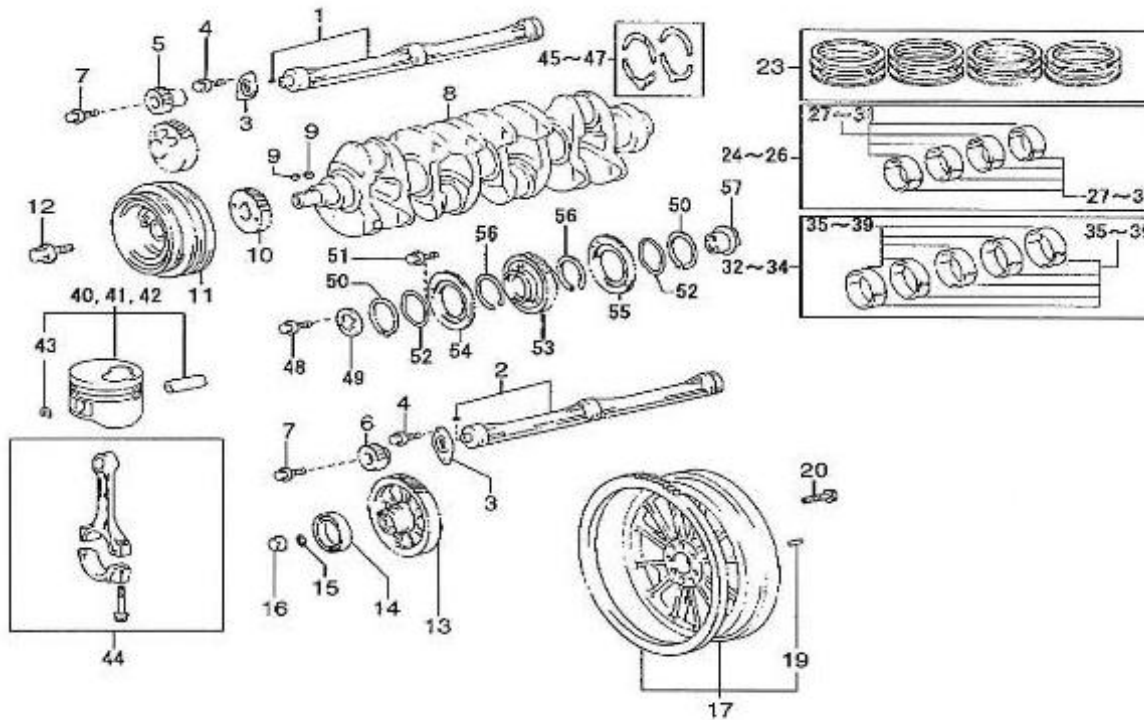

Model : T4.155 4.380TDI STANDARD ENGINE

Subassembly : CRANKSHAFT-BEARINGS

Part number	Item	Description	Quantity
970312143	44	ROD SUB-ASSY,CONNECTING	4
970312144	45	WASHER SET,CRANKSHAFT THRUST (	1
970312145	46	WASHER SET,CRANKSHAFT THRUST (	1
970312146	47	WASHER SET,CRANKSHAFT THRUST (	1
970312147	48	BOLT	2
970312148	49	PLATE,IDLE GEAR THRUST	1
970312149	50	RING	2
970312150	51	BOLT	1
970312151	52	WASHER,WAVE	2
970312152	53	GEAR,IDLE,NO.1	1
970312153	54	GEAR	1
970312154	55	GEAR,IDLE SUB,NO.2	1
970312155	56	SPRING,IDLE GEAR	2
970312156	57	SHAFT,IDLE GEAR	1
970315562	60	CONNECTING ROD BUSH SIZE B	1
970313181	61	BOLT	1