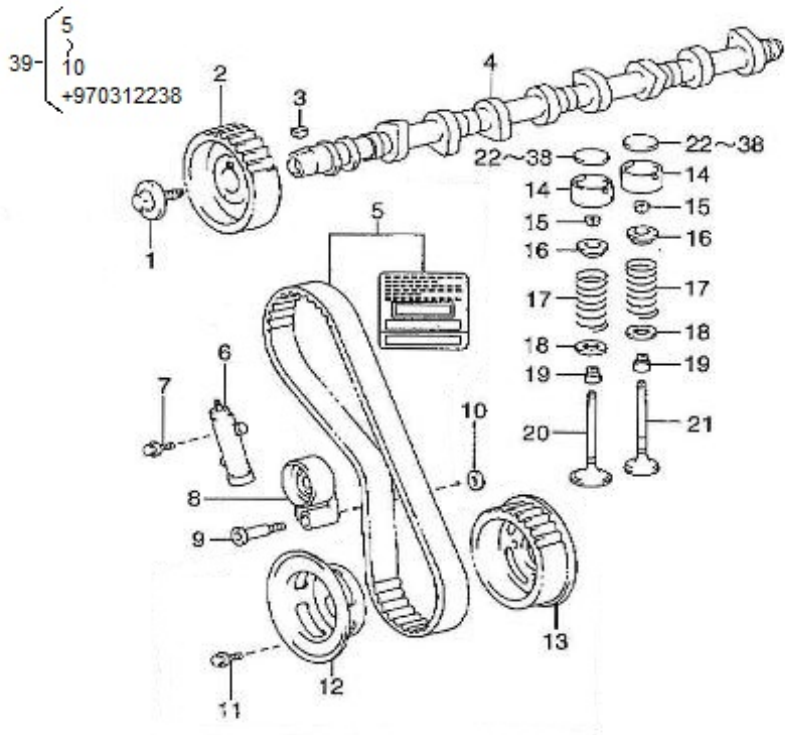

Model : T4.155 4.380TDI STANDARD ENGINE

Subassembly : CAMSHAFT

Part number	Item	Description	Quantity
970312191	35	WASHER	8
970312193	37	WASHER	8
970312194	38	WASHER	8
970313172	39	TIMING BELT	1