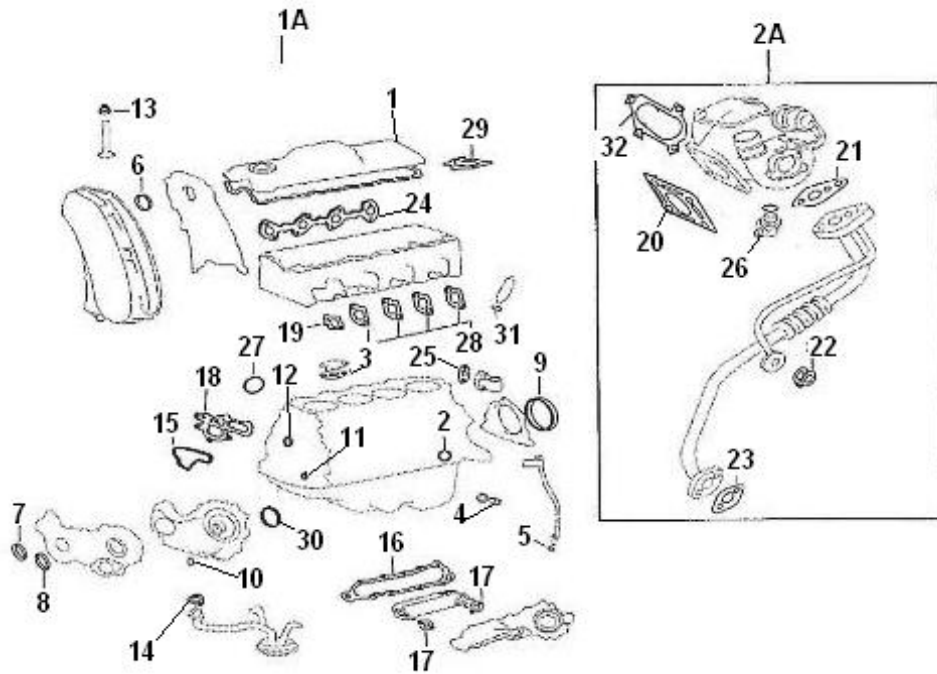

Model : T4.155 4.380TDI STANDARD ENGINE

Subassembly : TOOLS - GASKETS KIT

Part number	Item	Description	Quantity
970312002	1	GASKET	1
970312348	1	SET OF GASKETS	1
970312054	2	O RING	1
970312349	2	SET OF GASKETS	1
970312259	3	GASKET	1
970312350	3	GASKET SET	1
970312064	4	GASKET	1
970312094	5	O RING	1
970312078	6	GASKET	1
970312082	7	GASKET	1
970312083	8	GASKET	1
970312088	9	GASKET	1
970312094	10	O RING	1
970312101	11	O-RING GEAR CASE	1
970312102	12	O RING	1
970312175	13	GASKET	8
970312199	14	GASKET,OILSTRAINER FLANGE	1
970312201	15	GASKET,OIL PUMP	1
970312206	16	GASKET	1
970312219	17	GASKET	2
970312228	18	GASKET,WATER PUMP,NO.1	1
970312238	19	GASKET WATER	1
970312244	20	GASKET TURBO	1
970312249	22	GASKET	1
970314030	23	GASKET, TURBO OIL OUTLET, NO.1	1
970312253	24	GASKET EXHAUST MANIFOLD	1
970312259	25	GASKET	1
970312263	26	RING,O	1
970316244	27	GASKET,THERMOSTAT	0
970312276	28	GASKET	4
970312280	29	GASKET,VENTURI	1
970312298	30	RING,O	1
970312309	31	GASKET	4
970312258	32	GASKET TURBINE	1