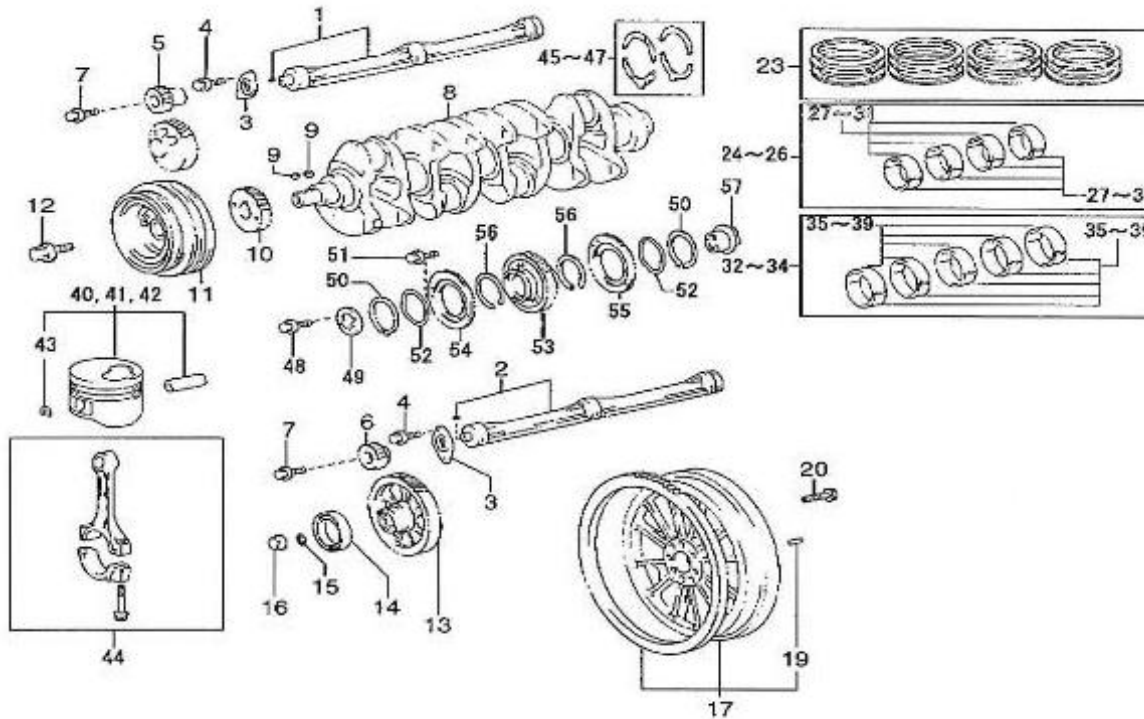

Subassembly : ACCELERATOR

Part number	Item	Description	Quantity
970635460	1	NUT,M 6	2
970119149	2	WASHER, SPRING D 6	4
970154026	3	STUD,M 6X 22	2
970835020	4	CLAMP	1
95203064	5	SUPPORT	1
970311202	6	BALL AND SOCKET JOINT	1

Model : T4.155 4.380TDI STANDARD ENGINE

Subassembly : CRANKSHAFT-BEARINGS

Part number	Item	Description	Quantity
970312103	1	ASSY SHAFT, BALANCER N	1
970312104	2	ASSY SHAFT, BALANCER N	1
970312105	3	WASHER, BALANCER SHAFT THRUST	2
970312106	4	BOLT, FLANGE	4
970312107	5	GEAR BALANCER SHAFT DRIVEN, N	1
970312108	6	GEAR BALANCER SHAFT DRIVEN, N	1
970312109	7	BOLT, WASHER BASED HEAD HEXAGO	2
970312110	8	CRANKSHAFT SUB ASSY	1
970312111	9	KEY	2
970312112	10	GEAR CRANKSHAFT TIMING	1
970312113	11	PULLEY SUB ASSY, CRANKSHAFT	1
970312114	12	BOLT, W/WASHER	1
970312115	13	GEAR, INJECTION PUMP DRIVE	1
970312116	14	BALL BEARING	1
970312117	15	O RING	1
970312118	16	NUT,CAP	1
970312119	17	FLYWHEEL SUB-ASSY	1
970312120	19	PIN,STRAIGHT	3
970312121	20	BOLT,WASHER BASED HEAD EXAGON	8
970312122	23	RING SET	1
970312126	27	BEARING CONNECTING ROD (MARK 2	4
970312127	28	BEARING CONNECTING ROD (MARK 3	4
970312128	29	BEARING CONNECTING ROD (MARK 4	4
970312129	30	BEARING CONNECTING ROD (MARK 5	4
970312130	31	BEARING,CONNECTING ROD (MARK 6	4
970312134	35	BEARING,CRANKSHAFT (MARK 2)	5
970312135	36	BEARING,CRANKSHAFT (MARK 3)	5
970312136	37	BEARING,CRANKSHAFT (MARK 4)	5
970312137	38	BEARING,CRANKSHAFT (MARK 5)	5
970312138	39	BEARING,CRANKSHAFT (MARK 6)	5
970312139	40	PISTON SUB-ASSY,W/PIN (MARK 1)	4
970312140	41	PISTON SUB-ASSY,W/PIN (MARK 2)	4
970312141	42	PISTON SUB-ASSY,W/PIN (MARK 3)	4
970312142	43	RING,SNAP	8