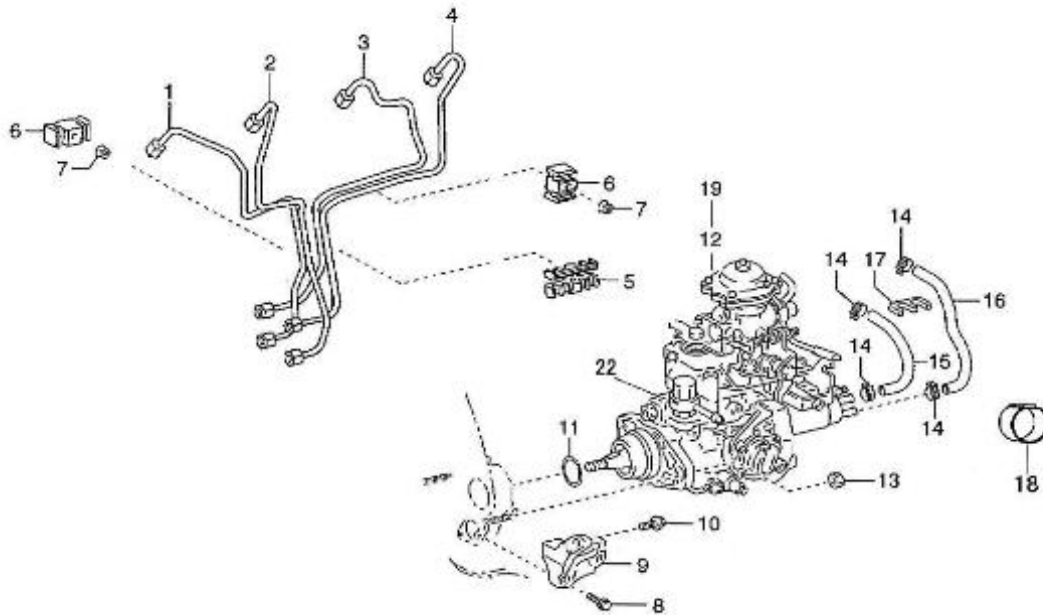

Model : T4.155 4.380TDI STANDARD ENGINE

Subassembly : CRANKSHAFT-BEARINGS

Part number	Item	Description	Quantity
970312143	44	ROD SUB-ASSY,CONNECTING	4
970312144	45	WASHER SET,CRANKSHAFT THRUST (	1
970312145	46	WASHER SET,CRANKSHAFT THRUST (	1
970312146	47	WASHER SET,CRANKSHAFT THRUST (	1
970312147	48	BOLT	2
970312148	49	PLATE,IDLE GEAR THRUST	1
970312149	50	RING	2
970312150	51	BOLT	1
970312151	52	WASHER,WAVE	2
970312152	53	GEAR,IDLE,NO.1	1
970312153	54	GEAR	1
970312154	55	GEAR,IDLE SUB,NO.2	1
970312155	56	SPRING,IDLE GEAR	2
970312156	57	SHAFT,IDLE GEAR	1
970315562	60	CONNECTING ROD BUSH SIZE B	1
970313181	61	BOLT	1

Model : T4.155 4.380TDI STANDARD ENGINE

Subassembly : INJECTION AND FEED PUMP

Part number	Item	Description	Quantity
970312288	1	INJECTION PIPE	1
970312289	2	INJECTION PIPE	1
970312290	3	INJECTION PIPE	1
970312291	4	INJECTION PIPE	1
970312292	5	CLAMP,INJECTION PIPE, NO.1	1
970312293	6	CLAMP,INJECTION PIPE, NO.2	2
970312294	7	NUT	2
970312334	8	BOLT	2
970312296	9	STAY, INJECTION PUMP	1
970312297	10	BOLT,W/WASHER	1
970312298	11	RING,O	1
970312299	12	INJECTION PUMP	1
970312300	13	NUT	2
970312301	14	CLAMP, HOSE	4
970312302	15	HOSE, WATER BY-PASS,NO.2	1
970312304	17	CLAMP	1
970312305	18	CLAMP	1
970312306	19	DETECTOR ASSY, REVOLUTION	1
970312307	22	UNION	1