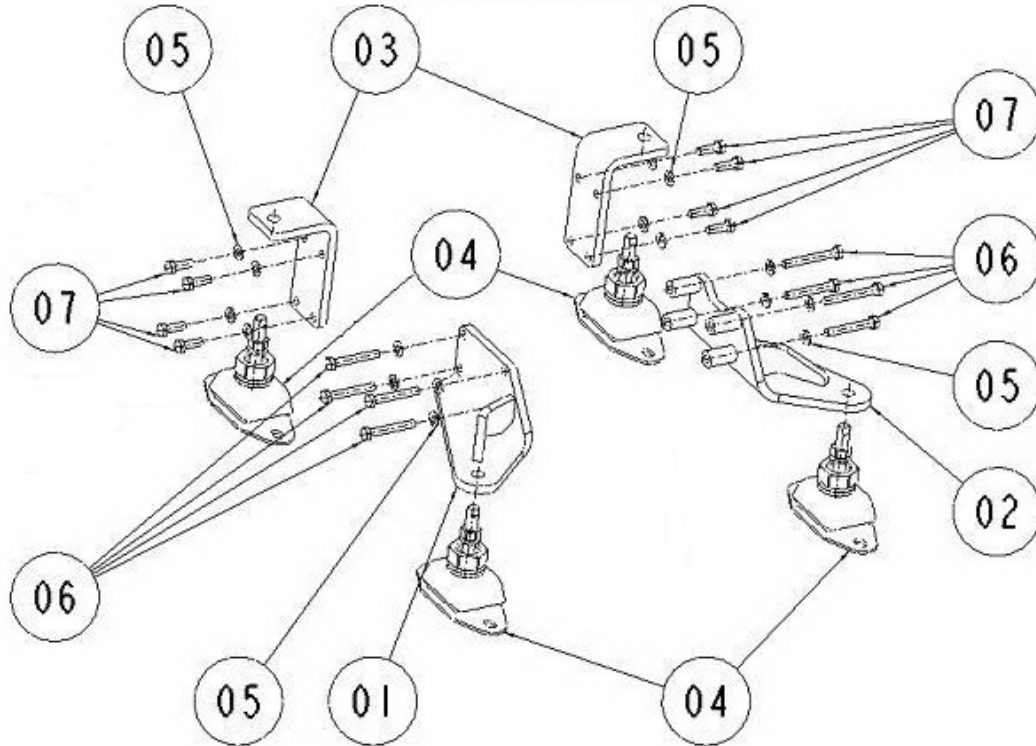

Model : T4.155 4.380TDI STANDARD ENGINE

Subassembly : SUPPORT AND MOUNTING

REGLAGE ALTIMETRIQUE NOUVEAU MODELE
HEIGHT ADJUSTER NEW TYPE

Part number	Item	Description	Quantity
95310887	1	BRACKET	1
95310886	2	BRACKET	1
95310540	3	SUPPORT	2
TA600V02PR	4	RUBBER MOUNT ASSY 40 SH KIT (2 UNITS)	2
970119136	5	WASHER,SPRING D10	16
970307695	6	BOLT	8
970649721	7	BOLT,HEX M10X 30	8