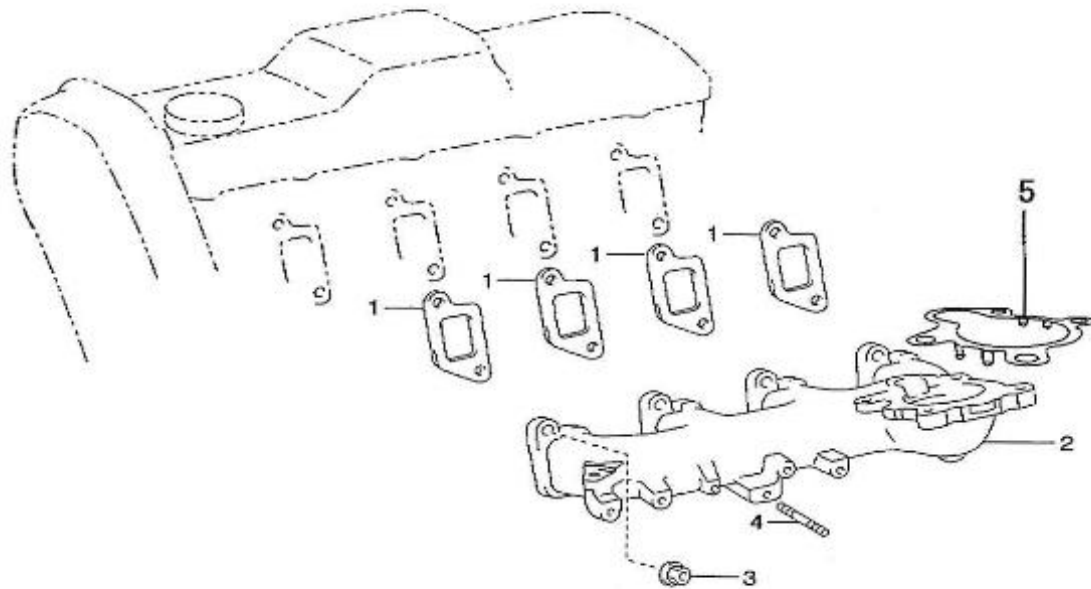

Model : T4.155 4.380TDI STANDARD ENGINE

Subassembly : INTAKE MANIFOLD

Part number	Item	Description	Quantity
970312276	1	GASKET	4
970312277	2	MANIFOLD SUB-ASSY, INTAKE	1
970312278	3	NUT	8
970312279	4	BOLT, STUD	2
970312280	5	GASKET, VENTURI	1