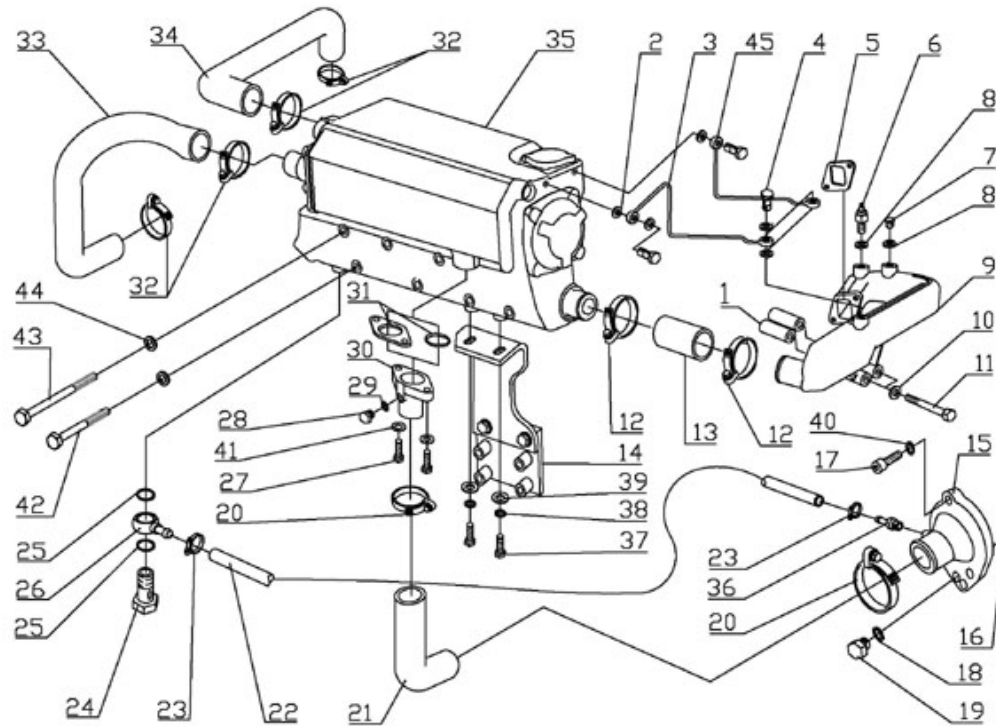

Model : T4.155 4.380TDI STANDARD ENGINE

Subassembly : HEAT EXCHANGER

Part number	Item	Description	Quantity
43320277	1	SPACER	2
970300430	2	GASKET,RING D10	4
51306102	3	PIPE	1
970300717	4	BOLT,BANJO M10X1,25	2
970312238	5	GASKET WATER	1
970851604	6	WATER SENDER 120C +SWITCH 110C	1
970639853	7	""PLUG,HEX 3/8""G""	1
970300289	8	GASKET,RING D17	2
95710033	9	PIPE	1
970119139	10	WASHER,CORRUGATED D8	2
970300191	11	BOLT,HEX M 8X100	2
970604533	12	CLAMP,HOSE 32-44	2
32840001	13	PIPE	1
95310542	14	SUPPORT	1
95710031	15	Fresh Water Inlet Pipe 1	1
970312048	16	RING O	1
970604615	17	BOLT,SOCK M 6X 20	3
51410028	18	COLLAR	1
970875506	19	PLUG	1
970604533	20	CLAMP,HOSE 32-44	2
48328100	21	Fresh Water Hose 2	1
970434506	23	CLAMP,HOSE 13-20	2
970432515	24	BOLT,BANJO M14X1,5	1
970300306	25	GASKET,RING D14	2
970300797	26	CONNECTION,BANJO D=8/M14	1
970304082	27	BOLT	2
970639853	28	""PLUG,HEX 3/8""G""	1
970300289	29	GASKET,RING D17	1
95710032	30	FRESH FRWATER INLET PIPE 2	1
48418054	31	O RING	1
970311194	31	GASKET	1
970604533	32	CLAMP,HOSE 32-44	4
48328101	33	HOSE	1
48328099	34	HOSE	1