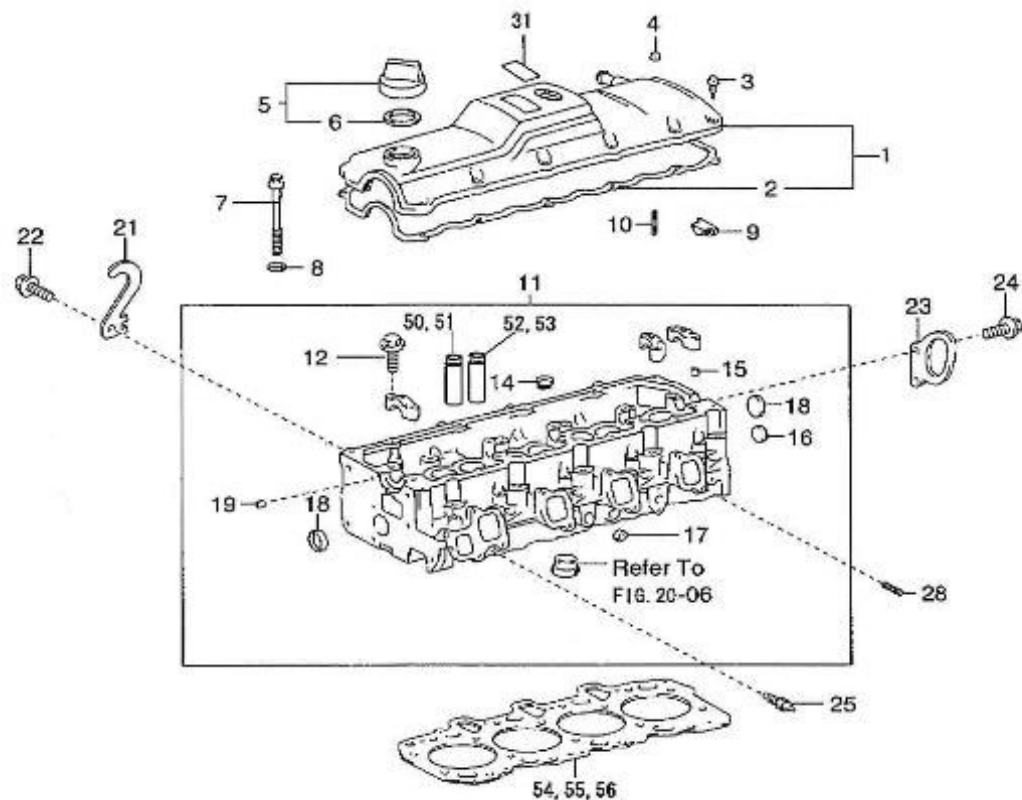

Model : T4.155 4.380TDI STANDARD ENGINE

Subassembly : CYLINDER HEAD

Part number	Item	Description	Quantity
970312001	1	COVER ASSY, CYLINDER HEAD	1
970312002	2	GASKET	1
970312003	3	BOLT	10
970312004	4	NUT	2
970312005	5	PLUG	1
970312006	6	GASKET	1
970312007	7	BOLT	18
970312008	8	WASHER	18
970312009	9	HALF PLUG	1
970312010	10	BOLT, STUD	2
970312011	11	CYLINDER HEAD	1
970312012	12	BOLT, WASHER BASED HEAD HEXAGO	10
970312013	14	PLUG, STRAIGHT SCREW W/HEAD	4
970312014	15	PIN, RING	5
970312015	16	CAP,FREEZE	1
970312037	17	CAP, SEALING	1
970312034	18	PLUG	2
970312018	19	PIN, RING	2
970312019	21	HANGER, ENGINE N	1
970312020	22	BOLT, WASHER	1
970312021	23	HANGER, ENGINE N	1
970312022	24	BOLT, WASHER BASED HEAD HEXAGO	2
970312024	28	STUD	8
970312025	31	PLATE ENGINE NAME	1
970312028	50	BUSH, HEXHAUST VALVE GUIDE (ST	4
970312029	51	BUSH, HEXHAUST VALVE GUIDE (O/	4
970312028	52	BUSH, HEXHAUST VALVE GUIDE (ST	4
970312029	53	BUSH, HEXHAUST VALVE GUIDE (O/	4
970312030	54	CYLINDER HEAD GASKET	1
970312031	55	CYLINDER HEAD GASKET	1
970312032	56	CYLINDER HEAD GASKET	1