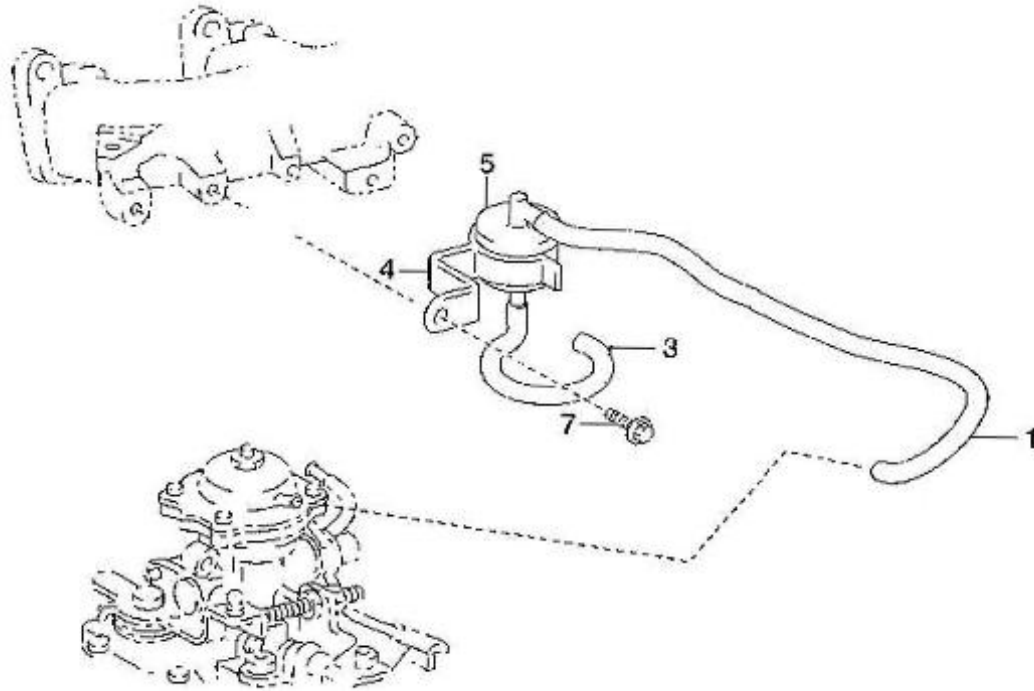

Part number	Item	Description	Quantity
970312284	4	CLAMP	1
970312285	5	FILTER,GAS	1
970312287	7	BOLT	1

Model : T4.155 4.380TDI STANDARD ENGINE

Subassembly : FRESH WATER PUMP

Part number	Item	Description	Quantity
970312221	1	PULLEY,FAN	1
970312278	2	NUT	4
970312223	3	SPACER	4
970312224	4	WATER PUMP	1
970312225	5	PUMP ASSY,WATER W/O COVER	1
970312226	6	BOLT,STUD	4
970312227	7	GASKET,WATER PUMP COVER	1
970312228	8	GASKET,WATER PUMP,NO.1	1
970312229	9	BOLT,FLANGE	1
970312230	10	PIN,RING	1
970312231	11	BOLT,W/WASHER	4
970312210	12	BOLT,W/WASHER	1
970312061	13	NUT	2