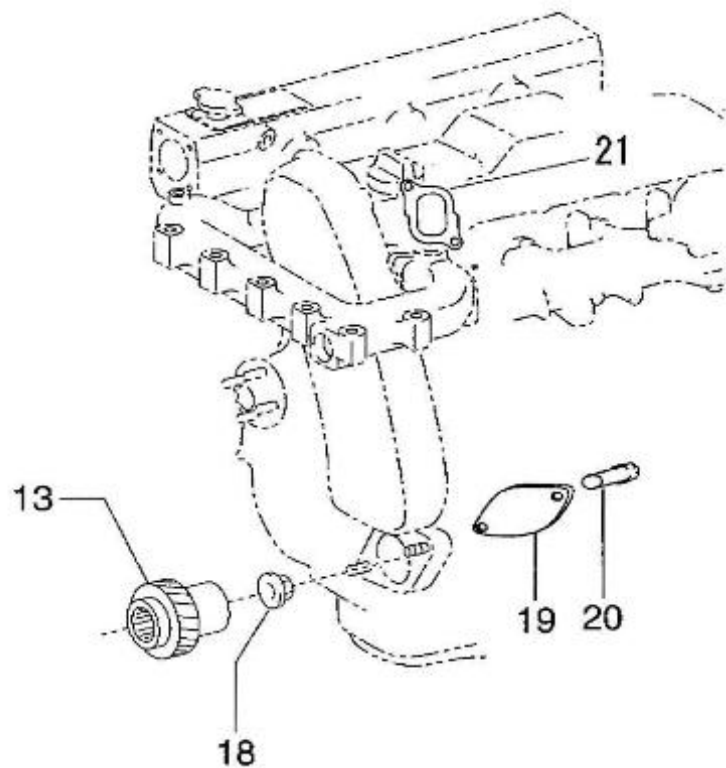

Model : T4.155 4.380TDI STANDARD ENGINE

Subassembly : SEA WATER PUMP

Part number	Item	Description	Quantity
970312234	13	GEAR PUMP	1
970312235	18	NUT	1
970312236	19	COVER	1
970312237	20	SCREW	2
970312238	21	GASKET WATER	1