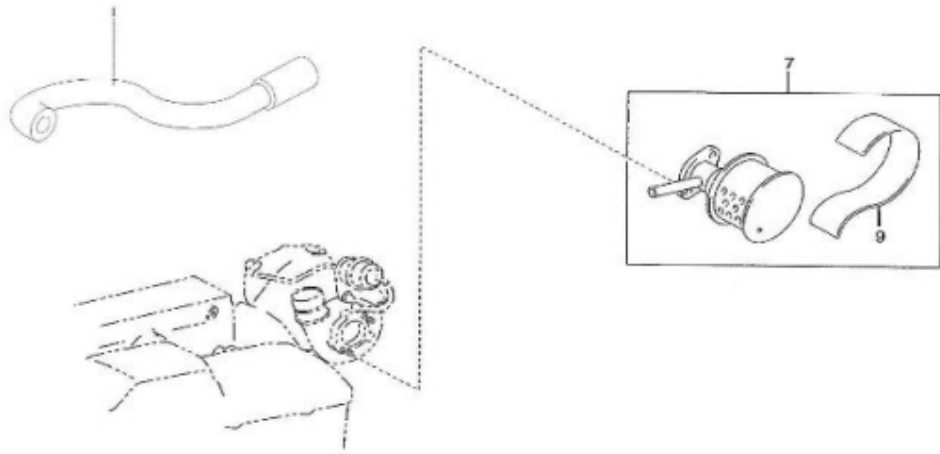

Model : T4.155 4.380TDI STANDARD ENGINE

Subassembly : AIR FILTER

Part number	Item	Description	Quantity
48328103	1	HOSE	1
970312272	7	CLEANER ASSY,AIR	1
970312273	9	FILTER ELEMENT	1