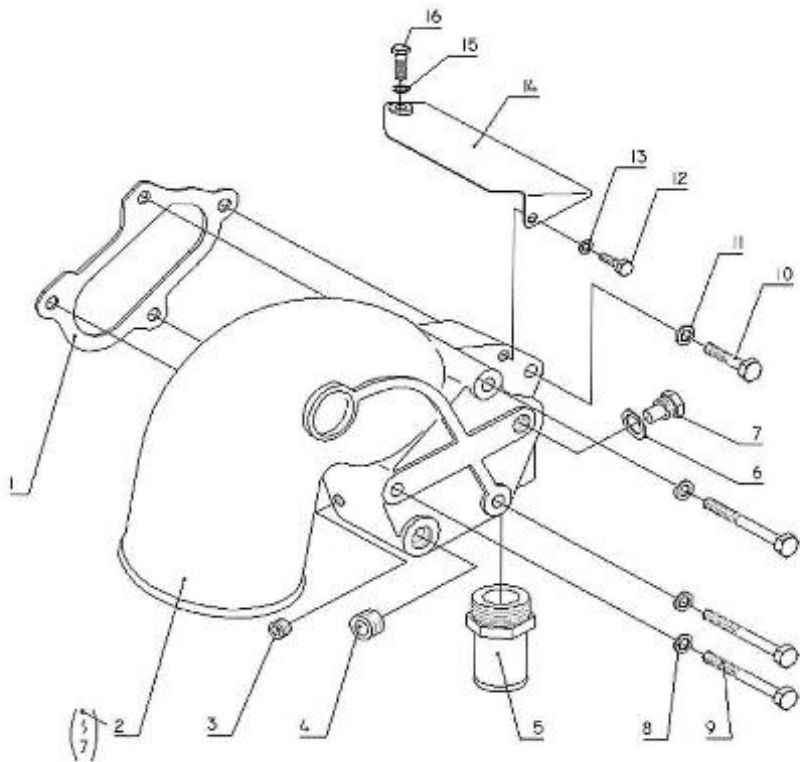

Model : T4.155 4.380TDI STANDARD ENGINE

Subassembly : EXHAUST ELBOW

Part number	Item	Description	Quantity
970312258	1	GASKET TURBINE	1
48300380	2	MIXER	1
970494635	3	ANODE,ZINC CPL M16X1,5	1
970310264	4	PLUG	1
970892603	5	BARBED END BRASS FITTING 1 1/4	1
970300199	6	GASKET,RING D16	1
970307265	7	PLUG,HEX 1/8	1
970119139	8	WASHER,CORRUGATED D8	3
39160455	9	BOLT	3
970644594	10	BOLT,HEX M 8X 60	1
970119139	11	WASHER,CORRUGATED D8	1
970439910	12	BOLT,HEX M 6X 16	1
970119149	13	WASHER, SPRING D 6	1
95310552	14	DEFLECTOR	1
970119149	15	WASHER, SPRING D 6	1
970644006	16	BOLT,HEX M 6X 20	1