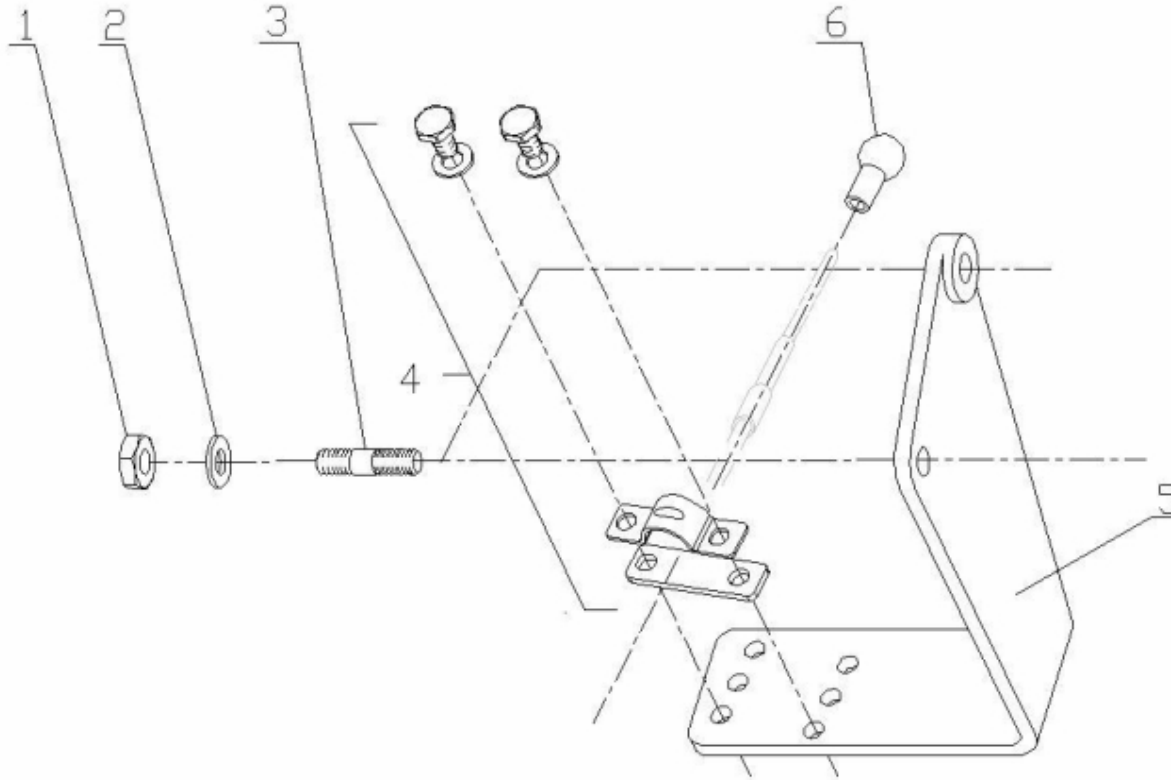

Model : T4.155 4.380TDI STANDARD ENGINE

Subassembly : ACCELERATOR

Part number	Item	Description	Quantity
970635460	1	NUT,M 6	2
970119149	2	WASHER, SPRING D 6	4
970154026	3	STUD,M 6X 22	2
970835020	4	CLAMP	1
95203064	5	SUPPORT	1
970311202	6	BALL AND SOCKET JOINT	1