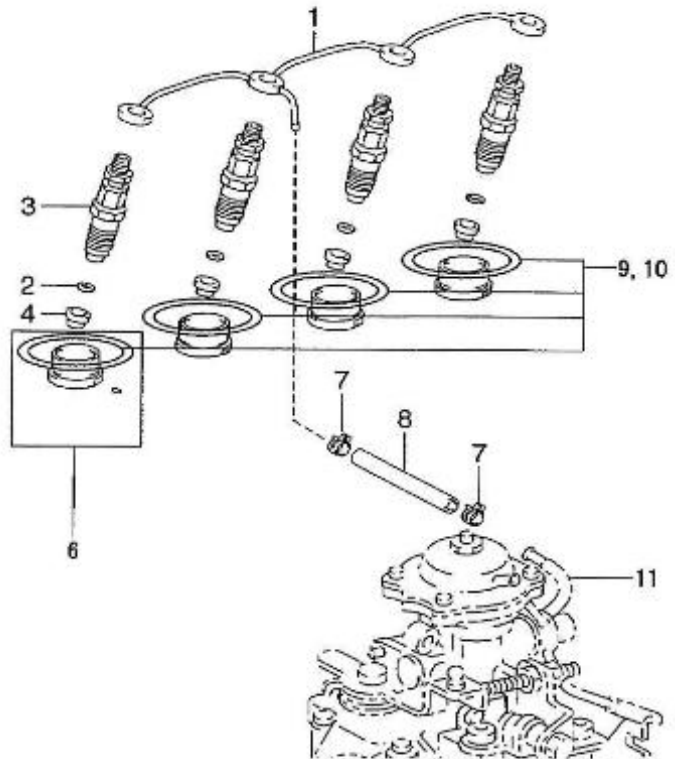

Model : T4.155 4.380TDI STANDARD ENGINE

Subassembly : INJECTION NOZZLES AND PIPES

Part number	Item	Description	Quantity
970312308	1	PIPE	1
970312309	2	GASKET	4
970312310	3	INJECTOR	4
970312311	4	INJECTOR SEAT	4
970312313	6	CHAMBER SUB-ASSY, COMBUSTION	4
970312314	7	CLAMP HOSE	2
32805001	8	HOSE	0
970312316	9	SHIM (FOR COMBUSTION CHAMBER T	4
970312317	10	SHIM (FOR COMBUSTION CHAMBER T	4
970312318	11	UNION	1