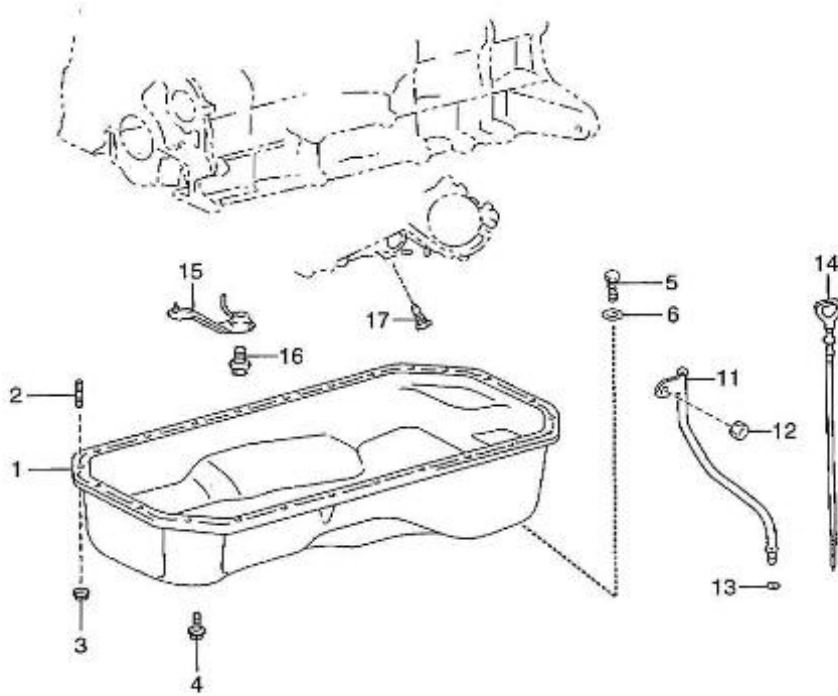

## T4.155 4.380TDI STANDARD ENGINE

Model : T4.155 4.380TDI STANDARD ENGINE

Subassembly : ENGINE BLOCK

Part number	Item	Description	Quantity
970312033	2	CAP,FREEZE	1
970312034	3	PLUG	3
970312035	4	CAP, SEALING	2
970312036	5	CAP, SEALING	3
970312037	6	CAP, SEALING	1
970312038	7	CAP,FREEZE	2
970312097	8	PIN, STRAIGHT	2
970312040	9	PIN, STRAIGHT	2
970312120	10	PIN,STRAIGHT	2
970312042	11	PIN, RING	2
970312043	12	BOLT	10
970312044	13	STUD	2
970312045	14	OIL DUCT, CYLINDER BLOCK	1
970312046	15	STUD	3
970312044	16	STUD	1
970312048	19	RING O	1
970312049	20	PLUG, STRAIGHT SCREW W/HEAD	1
970312268	21	GASKET	1
970312051	22	PLUG,HOLE	1
970312261	23	BOLT FLANGE	1
970312053	24	PLUG,CYLINDER BLOCK HOLE	1
970312054	25	O RING	1
970312055	26	PLATE,WATER SEAL	1
970312259	27	GASKET	1
970312057	28	BOLT,FLANGE	2
970312058	29	CAP, SEALING	1

Model : T4.155 4.380TDI STANDARD ENGINE

Subassembly : OIL SUMP - OIL PUMP

Part number	Item	Description	Quantity
970312059	1	PAN SUB-ASSY, OIL	1
970312060	2	STUD	2
970312061	3	NUT	2
970312062	4	BOLT, W/WASHER	22
970312063	5	PLUG, W/HEAD STRAIGHT SCREW	1
970312064	6	GASKET	1
970312065	11	GUIDE, OIL LEVEL	1
970312094	13	O RING	1
970312067	14	DIPSTICK	1
970312068	15	NOZZLE SUB ASSY, OIL, N	4
970312069	16	VALVE SUB ASSY, OIL CHECK	4
970312070	17	VALVE SUB ASSY, OIL CHECK	4
970312071	18	PLUG	1

Subassembly : OIL PUMP

Part number	Item	Description	Quantity
970312196	1	STRAINER SUB-ASSY,OIL	1
970312062	2	BOLT, W/WASHER	2
970312061	3	NUT	2
970312199	4	GASKET,OILSTRAINER FLANGE	1
970312060	5	STUD	2
970312201	6	GASKET,OIL PUMP	1
970312202	7	VALVE,OIL PUMP RELIEF	1
970312203	8	SPRING,OILPUMP RELIEF VALVE	1
970312204	9	GASKET,OIL PUMP RELIEF VALVE	1
970312205	10	PLUG,OIL PUMP RELIEF VALVE	1
970312095	99	CASE ASSY, TIMING GEAR	1