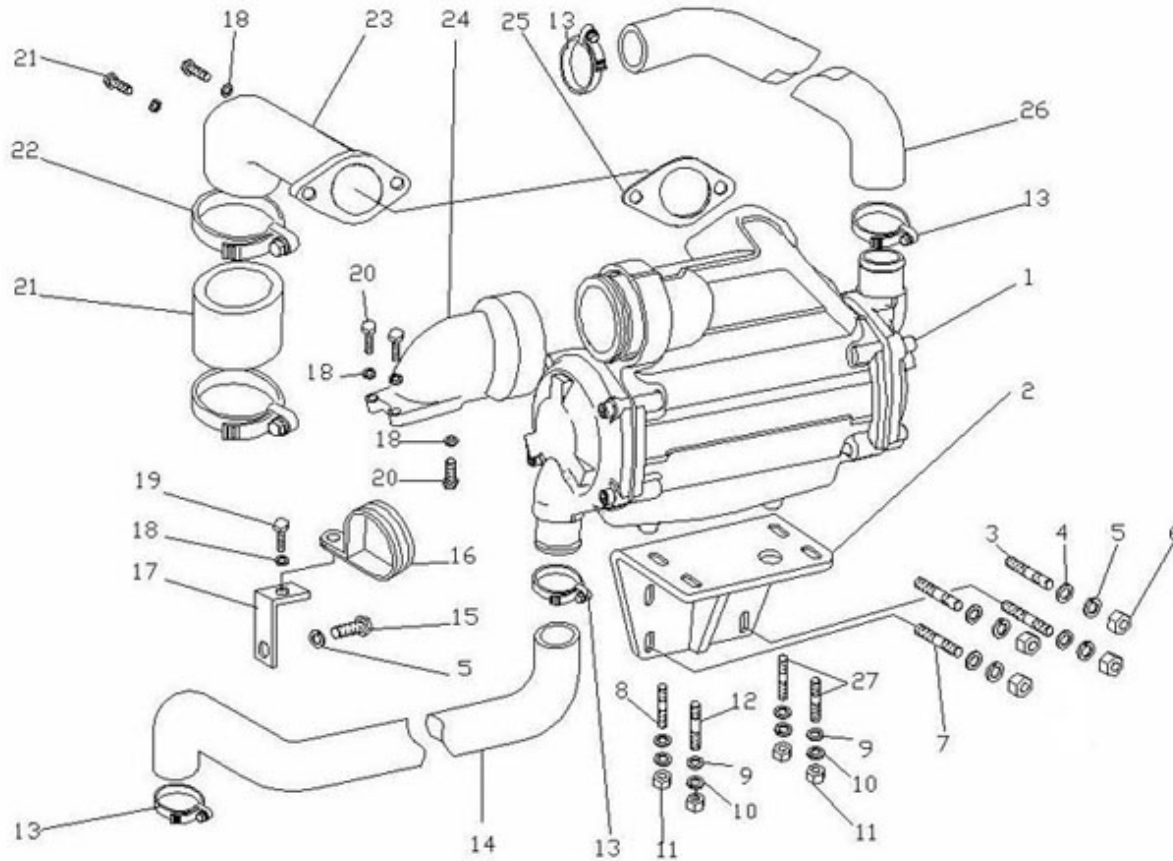

Model : T4.155 4.380TDI STANDARD ENGINE

Subassembly : AIR COOLER

Part number	Item	Description	Quantity
48300379	1	HEAT EXCHANGER	1
95310541	2	SUPPORT	1
970649725	3	STUD	3
970119135	4	WASHER,PLAIN D10	4
970119136	5	WASHER,SPRING D10	4
970119143	6	NUT, M10	4
39020403	7	STUD BOLT	1
970649725	7	STUD	1
39020301	8	STUD BOLT	1
970027323	9	WASHER,PLAIN D 8	4
970119138	10	WASHER,SPRING D 8	4
970027322	11	NUT,M 8	4
970300057	12	STUD,M 8X 20	1
970604533	13	CLAMP,HOSE 32-44	4
48328098	14	HOSE	1
970300044	15	BOLT,HEX M10X1,25X 25	1
48100189	16	CLAMP	1
95303419	17	SUPPORT	1
970119139	18	WASHER,CORRUGATED D8	6
970639903	19	BOLT,HEX M 8X 16	1
970409603	20	BOLT,HEX M 8X 25	6
51850001	21	HOSE	1
970634621	22	CLAMP,HOSE	2
95710030	23	AIR INLET PIPE	1
95710029	24	AIR OUTLET PIPE	1
970311189	25	GASKET	1
48328099	26	HOSE	1
39020301	27	STUD BOLT	2
39020443	27	STUD	2