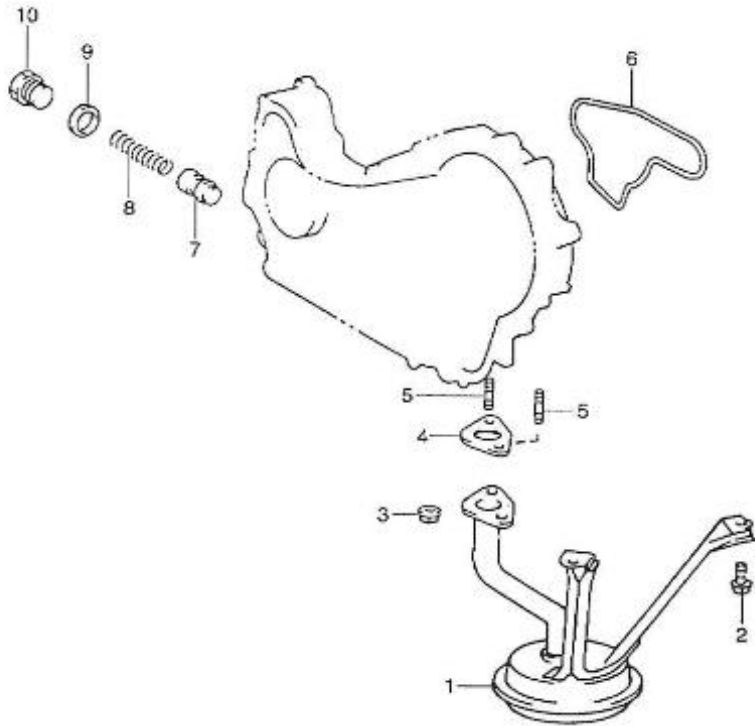

Model : T4.155 4.380TDI STANDARD ENGINE

Subassembly : OIL SUMP - OIL PUMP

Part number	Item	Description	Quantity
970312059	1	PAN SUB-ASSY, OIL	1
970312060	2	STUD	2
970312061	3	NUT	2
970312062	4	BOLT, W/WASHER	22
970312063	5	PLUG, W/HEAD STRAIGHT SCREW	1
970312064	6	GASKET	1
970312065	11	GUIDE, OIL LEVEL	1
970312094	13	O RING	1
970312067	14	DIPSTICK	1
970312068	15	NOZZLE SUB ASSY, OIL, N	4
970312069	16	VALVE SUB ASSY, OIL CHECK	4
970312070	17	VALVE SUB ASSY, OIL CHECK	4
970312071	18	PLUG	1

Subassembly : OIL PUMP

Part number	Item	Description	Quantity
970312196	1	STRAINER SUB-ASSY,OIL	1
970312062	2	BOLT, W/WASHER	2
970312061	3	NUT	2
970312199	4	GASKET,OILSTRAINER FLANGE	1
970312060	5	STUD	2
970312201	6	GASKET,OIL PUMP	1
970312202	7	VALVE,OIL PUMP RELIEF	1
970312203	8	SPRING,OILPUMP RELIEF VALVE	1
970312204	9	GASKET,OIL PUMP RELIEF VALVE	1
970312205	10	PLUG,OIL PUMP RELIEF VALVE	1
970312095	99	CASE ASSY, TIMING GEAR	1

Model : T4.155 4.380TDI STANDARD ENGINE

Subassembly : TIMING GEAR CASE

Part number	Item	Description	Quantity
970312072	1	COVER	1
970312073	2	GASKET,GAER CASE NA	1
970312074	3	PLUG	1
970312075	4	BOLT	4
970312076	5	WASHER, SEAL	4
970312077	6	CLIP	2
970312078	7	GASKET	1
970312079	8	RETAINER, CAM SHAFT OIL SEAL	1
970312080	9	BOLT, WASHER BASED HEAD HEXAGO	7
970312061	10	NUT	2
970312082	11	GASKET	1
970312083	12	GASKET	1
970312084	13	BOLT	4
970312085	14	STUD	2
970312251	15	BOLT	10
970312087	16	RETAINER, OIL SEAL	1
970312088	17	GASKET	1
970312251	18	BOLT	5
970312090	19	PLATE, RR END, N	1
970312091	20	BOLT, FLANGE	1
970312092	21	BOLT, UNION	1
970312210	22	BOLT,W/WASHER	8
970312094	23	O RING	1
970312095	25	CASE ASSY, TIMING GEAR	1
970312096	26	COVER	1
970312097	27	PIN, STRAIGHT	1
970312098	28	POINTER TIMING	1
970312099	29	GASKET, OIL PUMP RELIEF VALVE	1
970312100	32	STUD	2
970312101	33	O-RING GEAR CASE	1
970312102	34	O RING	1