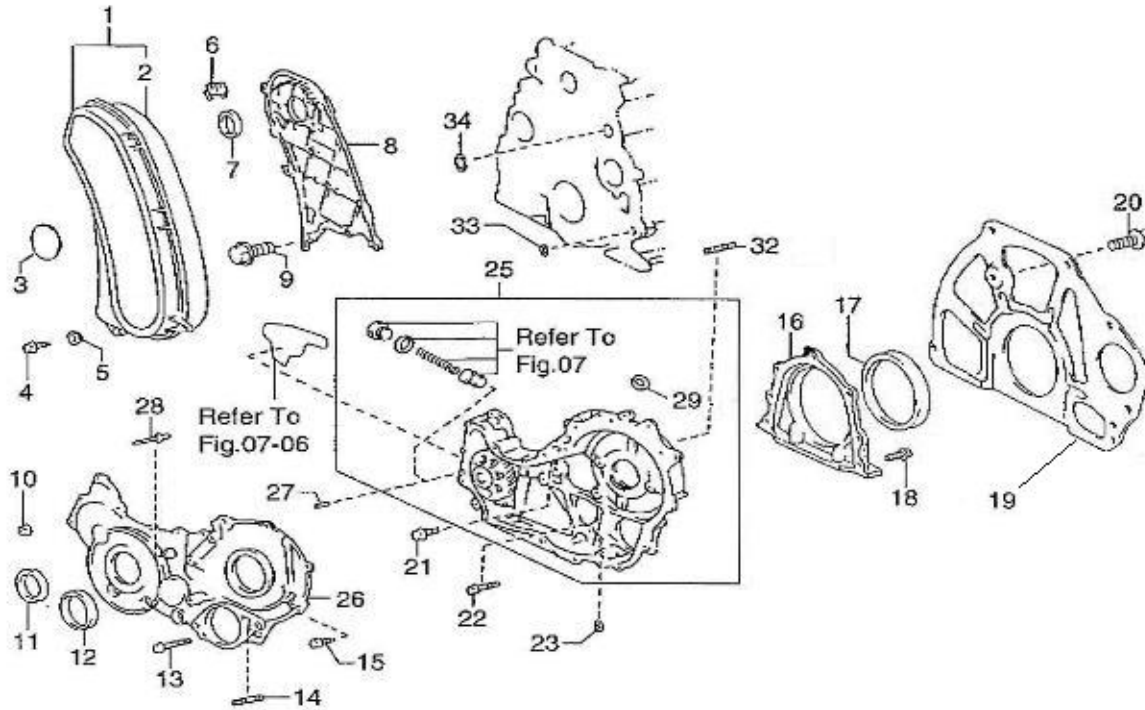

Model : T4.155 4.380TDI STANDARD ENGINE

Subassembly : OIL SUMP - OIL PUMP

Part number	Item	Description	Quantity
970312059	1	PAN SUB-ASSY, OIL	1
970312060	2	STUD	2
970312061	3	NUT	2
970312062	4	BOLT, W/WASHER	22
970312063	5	PLUG, W/HEAD STRAIGHT SCREW	1
970312064	6	GASKET	1
970312065	11	GUIDE, OIL LEVEL	1
970312094	13	O RING	1
970312067	14	DIPSTICK	1
970312068	15	NOZZLE SUB ASSY, OIL, N	4
970312069	16	VALVE SUB ASSY, OIL CHECK	4
970312070	17	VALVE SUB ASSY, OIL CHECK	4
970312071	18	PLUG	1

Subassembly : OIL PUMP

Part number	Item	Description	Quantity
970312196	1	STRAINER SUB-ASSY,OIL	1
970312062	2	BOLT, W/WASHER	2
970312061	3	NUT	2
970312199	4	GASKET,OILSTRAINER FLANGE	1
970312060	5	STUD	2
970312201	6	GASKET,OIL PUMP	1
970312202	7	VALVE,OIL PUMP RELIEF	1
970312203	8	SPRING,OILPUMP RELIEF VALVE	1
970312204	9	GASKET,OIL PUMP RELIEF VALVE	1
970312205	10	PLUG,OIL PUMP RELIEF VALVE	1
970312095	99	CASE ASSY, TIMING GEAR	1

Model : T4.155 4.380TDI STANDARD ENGINE

Subassembly : TIMING GEAR CASE

Part number	Item	Description	Quantity
970312072	1	COVER	1
970312073	2	GASKET,GAER CASE NA	1
970312074	3	PLUG	1
970312075	4	BOLT	4
970312076	5	WASHER, SEAL	4
970312077	6	CLIP	2
970312078	7	GASKET	1
970312079	8	RETAINER, CAM SHAFT OIL SEAL	1
970312080	9	BOLT, WASHER BASED HEAD HEXAGO	7
970312061	10	NUT	2
970312082	11	GASKET	1
970312083	12	GASKET	1
970312084	13	BOLT	4
970312085	14	STUD	2
970312251	15	BOLT	10
970312087	16	RETAINER, OIL SEAL	1
970312088	17	GASKET	1
970312251	18	BOLT	5
970312090	19	PLATE, RR END, N	1
970312091	20	BOLT, FLANGE	1
970312092	21	BOLT, UNION	1
970312210	22	BOLT,W/WASHER	8
970312094	23	O RING	1
970312095	25	CASE ASSY, TIMING GEAR	1
970312096	26	COVER	1
970312097	27	PIN, STRAIGHT	1
970312098	28	POINTER TIMING	1
970312099	29	GASKET, OIL PUMP RELIEF VALVE	1
970312100	32	STUD	2
970312101	33	O-RING GEAR CASE	1
970312102	34	O RING	1