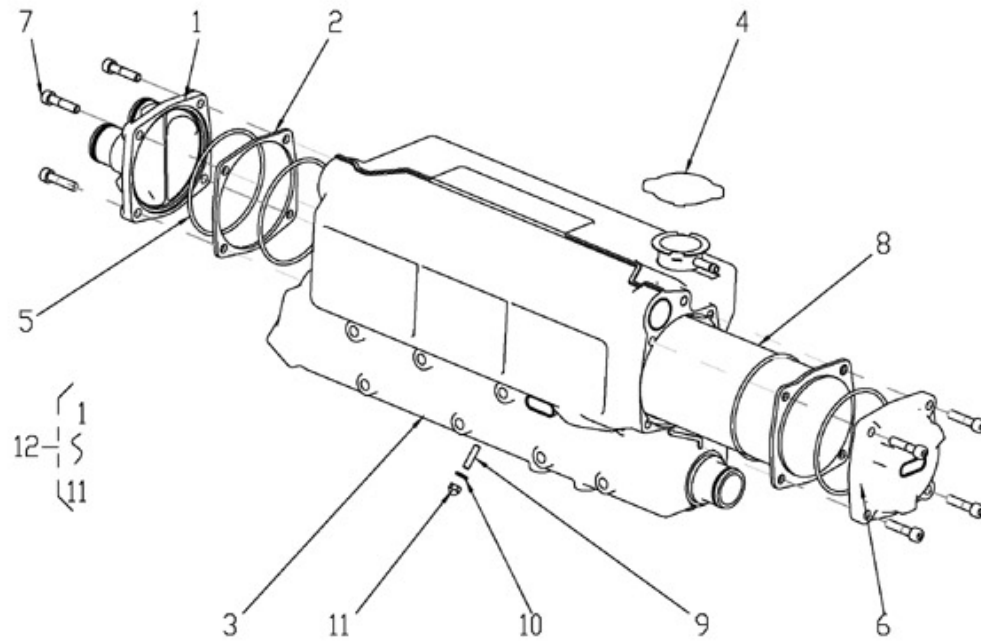

Model : T4.155 4.380TDI STANDARD ENGINE

Subassembly : HEAT EXCHANGER - DETAILS

Part number	Item	Description	Quantity
970312449	1	COVER	1
970312453	2	SPACER	1
970312442	3	BODY	1
970312799	4	FILLING CAP	1
48418167	5	O RING	4
970312450	6	COVER	1
970310755	7	BOLT	8
970312451	8	TUBE STACK	1
970312802	9	BOLT M6x25	1
970312803	10	BUSH	1
970312804	11	NUT	1