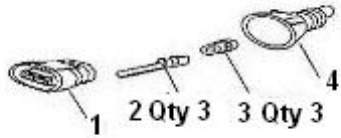

Model : T4.155 4.380TDI STANDARD ENGINE

Subassembly : CONNECTORS

For alternator