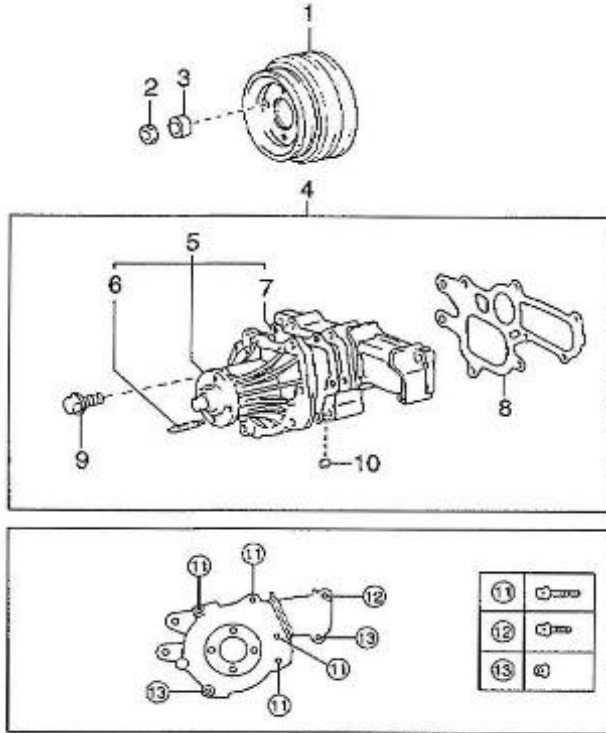

Part number	Item	Description	Quantity
970312284	4	CLAMP	1
970312285	5	FILTER,GAS	1
970312287	7	BOLT	1

Model : T4.155 4.380TDI STANDARD ENGINE

Subassembly : FRESH WATER PUMP

Part number	Item	Description	Quantity
970312221	1	PULLEY,FAN	1
970312278	2	NUT	4
970312223	3	SPACER	4
970312224	4	WATER PUMP	1
970312225	5	PUMP ASSY,WATER W/O COVER	1
970312226	6	BOLT,STUD	4
970312227	7	GASKET,WATER PUMP COVER	1
970312228	8	GASKET,WATER PUMP,NO.1	1
970312229	9	BOLT,FLANGE	1
970312230	10	PIN,RING	1
970312231	11	BOLT,W/WASHER	4
970312210	12	BOLT,W/WASHER	1
970312061	13	NUT	2