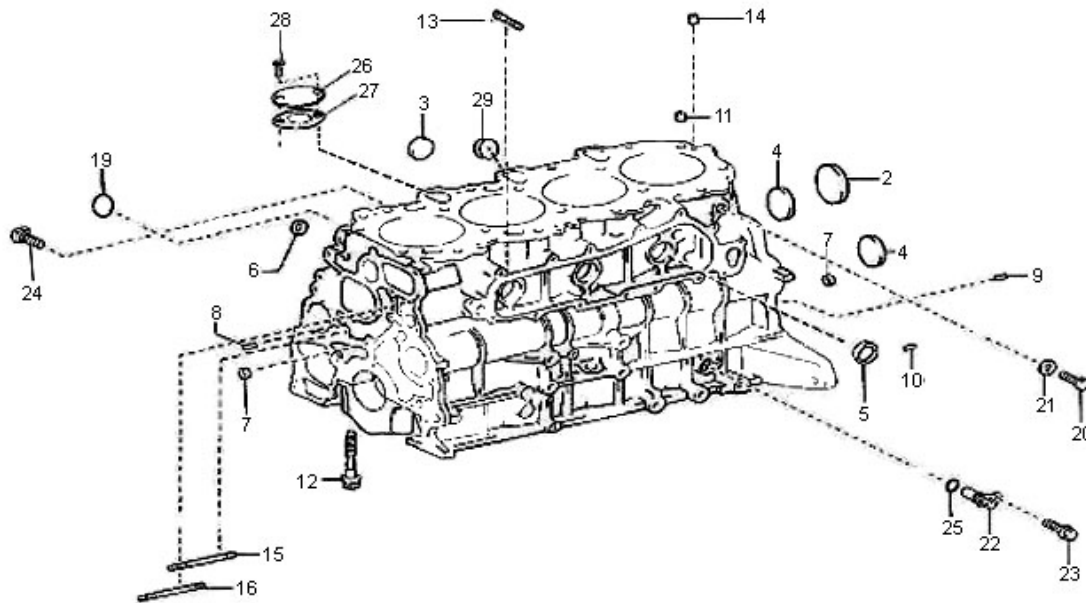

## T4.155 4.380TDI STANDARD ENGINE

Model : T4.155 4.380TDI STANDARD ENGINE

Subassembly : ENGINE BLOCK

Part number	Item	Description	Quantity
970312033	2	CAP,FREEZE	1
970312034	3	PLUG	3
970312035	4	CAP, SEALING	2
970312036	5	CAP, SEALING	3
970312037	6	CAP, SEALING	1
970312038	7	CAP,FREEZE	2
970312097	8	PIN, STRAIGHT	2
970312040	9	PIN, STRAIGHT	2
970312120	10	PIN,STRAIGHT	2
970312042	11	PIN, RING	2
970312043	12	BOLT	10
970312044	13	STUD	2
970312045	14	OIL DUCT, CYLINDER BLOCK	1
970312046	15	STUD	3
970312044	16	STUD	1
970312048	19	RING O	1
970312049	20	PLUG, STRAIGHT SCREW W/HEAD	1
970312268	21	GASKET	1
970312051	22	PLUG,HOLE	1
970312261	23	BOLT FLANGE	1
970312053	24	PLUG,CYLINDER BLOCK HOLE	1
970312054	25	O RING	1
970312055	26	PLATE,WATER SEAL	1
970312259	27	GASKET	1
970312057	28	BOLT,FLANGE	2
970312058	29	CAP, SEALING	1

Model : T4.155 4.380TDI STANDARD ENGINE

Subassembly : OIL SUMP - OIL PUMP

Part number	Item	Description	Quantity
970312059	1	PAN SUB-ASSY, OIL	1
970312060	2	STUD	2
970312061	3	NUT	2
970312062	4	BOLT, W/WASHER	22
970312063	5	PLUG, W/HEAD STRAIGHT SCREW	1
970312064	6	GASKET	1
970312065	11	GUIDE, OIL LEVEL	1
970312094	13	O RING	1
970312067	14	DIPSTICK	1
970312068	15	NOZZLE SUB ASSY, OIL, N	4
970312069	16	VALVE SUB ASSY, OIL CHECK	4
970312070	17	VALVE SUB ASSY, OIL CHECK	4
970312071	18	PLUG	1

Subassembly : OIL PUMP

Part number	Item	Description	Quantity
970312196	1	STRAINER SUB-ASSY,OIL	1
970312062	2	BOLT, W/WASHER	2
970312061	3	NUT	2
970312199	4	GASKET,OILSTRAINER FLANGE	1
970312060	5	STUD	2
970312201	6	GASKET,OIL PUMP	1
970312202	7	VALVE,OIL PUMP RELIEF	1
970312203	8	SPRING,OILPUMP RELIEF VALVE	1
970312204	9	GASKET,OIL PUMP RELIEF VALVE	1
970312205	10	PLUG,OIL PUMP RELIEF VALVE	1
970312095	99	CASE ASSY, TIMING GEAR	1