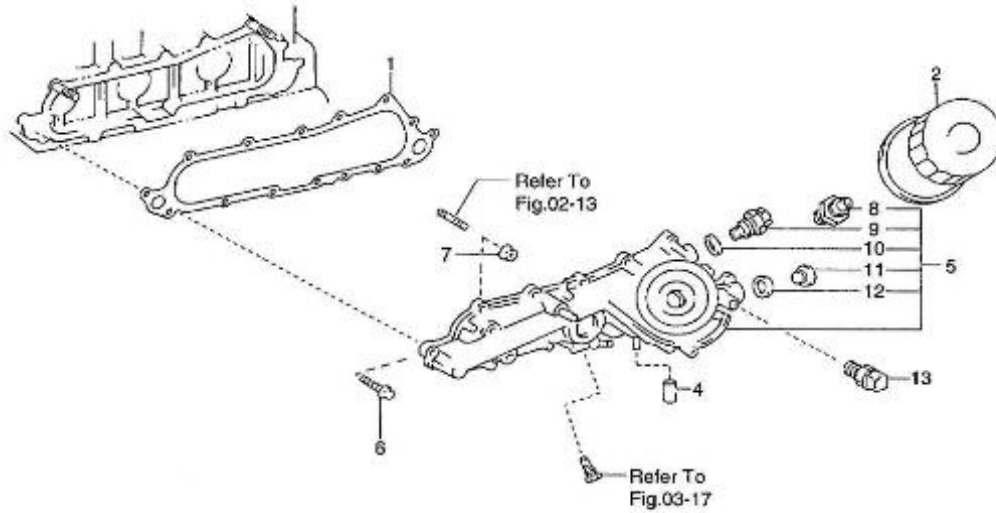

Model : T4.155 4.380TDI STANDARD ENGINE

Subassembly : OIL FILTER

Part number	Item	Description	Quantity
970312206	1	GASKET	1
970312207	2	FILTER	1
970312208	4	CAP	1
970312209	5	COVER SUB-ASSY,OIL COOLER	1
970312210	6	BOLT,W/WASHER	13
970312061	7	NUT	2
970312212	8	UNION (FOR OIL FILTER)	1
970312213	9	VALVE ASSY,OIL COOLER RELIEF	1
970312214	10	GASKET,OIL COOLER COVER	1
970312215	11	PLUG,W/HEAD STRAIGHT SCREW	1
970312204	12	GASKET,OIL PUMP RELIEF VALVE	1
970312217	13	PLUG,INTAKE MANIHOLED SUCTION	1