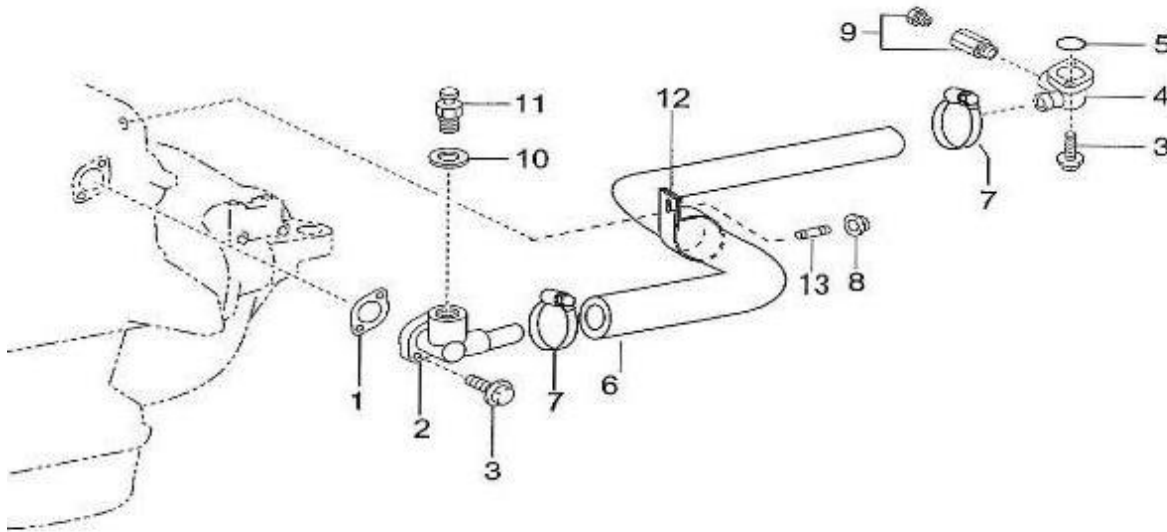

Model : T4.155 4.380TDI STANDARD ENGINE

Subassembly : TURBO, COOLING

Part number	Item	Description	Quantity
970312259	1	GASKET	1
970312260	2	CONNECTOR SUB-ASSY, TURBO WATE	1
970312261	3	BOLT FLANGE	2
970312262	4	CONNECTOR TURBO WATER	1
970312263	5	RING,O	1
970312264	6	HOSE, TURBO WATER	1
970312265	7	CLAMP HOSE	1
970312261	8	BOLT FLANGE	2
970312267	9	COCK,DRAIN	1
970312268	10	GASKET	1
970312269	11	HEATER WATER SENSOR	1
970312270	12	CLAMP	1