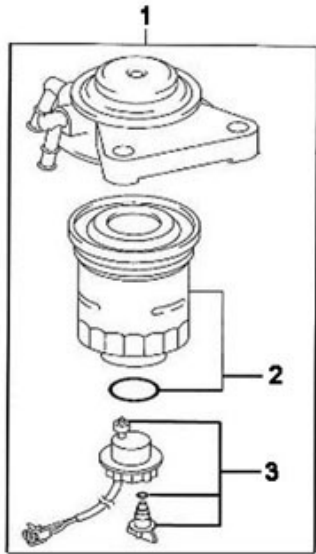

Model : T4.155 4.380TDI STANDARD ENGINE

Subassembly : FUEL FILTER