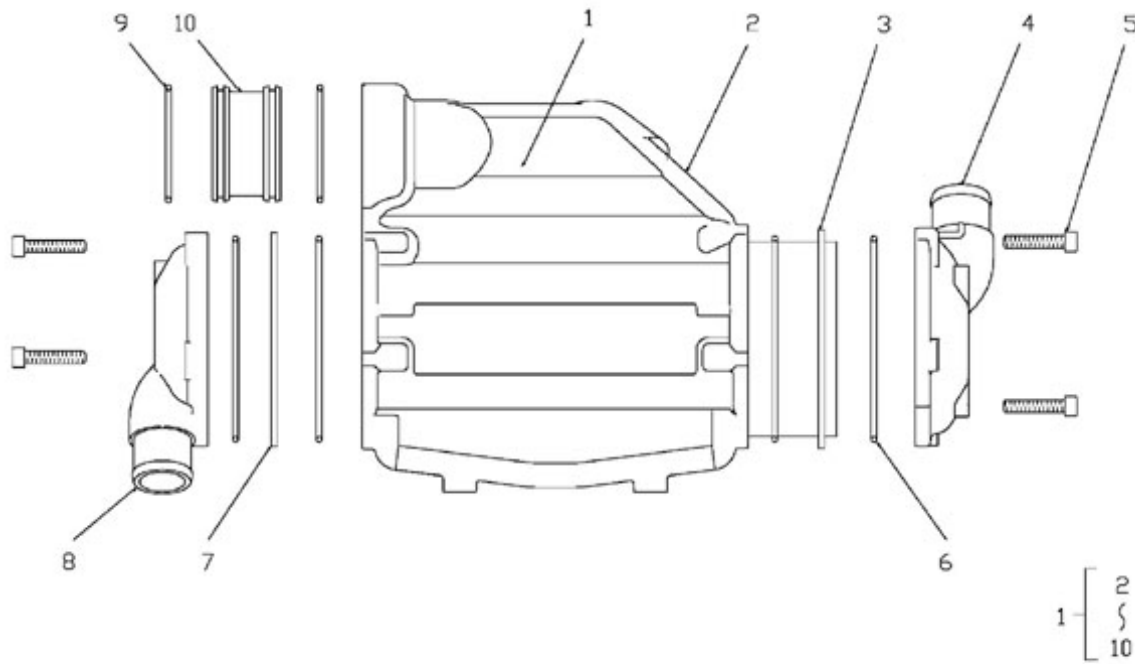

Model : T4.155 4.380TDI STANDARD ENGINE

Subassembly : AIR COOLER - DETAILS

Part number	Item	Description	Quantity
48300379	1	HEAT EXCHANGER	1
970312412	2	BODY	1
970312415	3	TUBE STACK	1
970310755	5	BOLT	4
48418168	6	O RING	4
970312416	7	SPACER	1
970312413	8	COVER	1
48418164	9	O RING	2
970312419	10	UNION	1