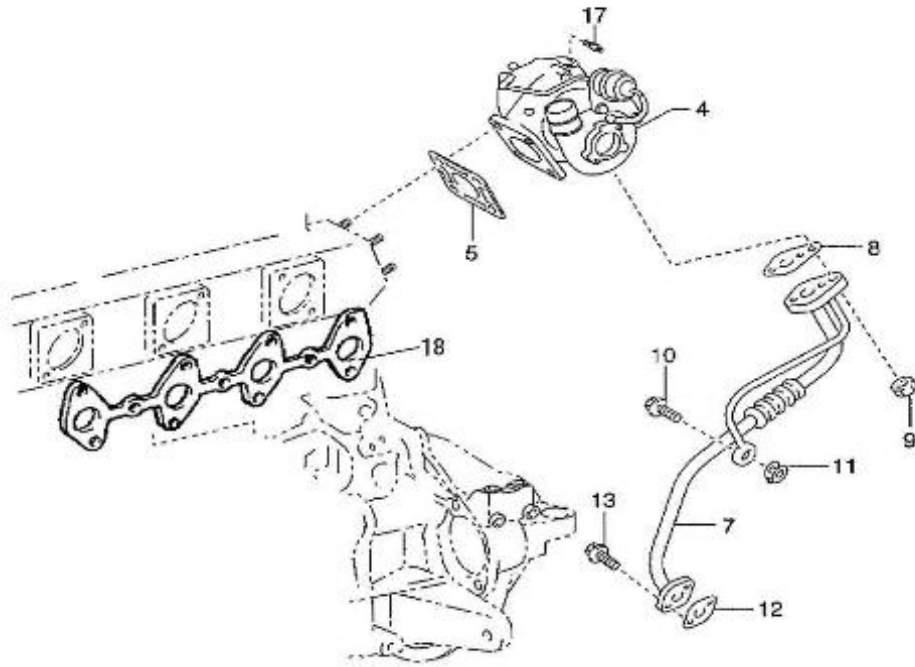

Model : T4.155 4.380TDI STANDARD ENGINE

Subassembly : TURBO AND EXHAUST MIXER

Part number	Item	Description	Quantity
970312243	4	TURBOCHARGER	1
970312244	5	GASKET TURBO	1
970312245	7	PIPE SUB-ASSY TURBO	1
970312247	9	NUT	2
970312248	10	BOLT, UNION	1
970312249	11	GASKET	1
970314030	12	GASKET, TURBO OIL OUTLET, NO.1	1
970312251	13	BOLT	2
970312252	17	COCK ASSY DRAIN	1
970312253	18	GASKET EXHAUST MANIFOLD	1