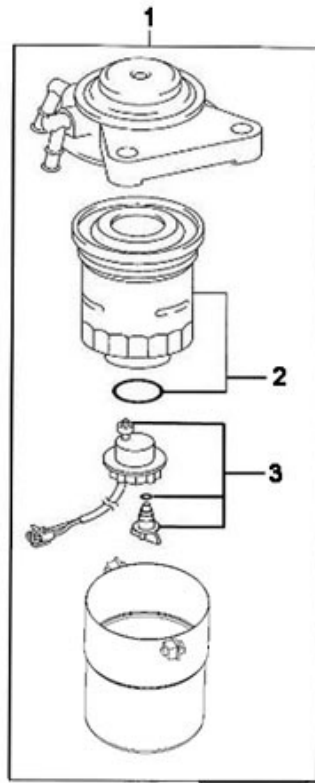

970 312 239 :

T4.155 ≤ T311 050 223

4.380 TDI ≤ T111 050497

4.390 TDI ≤ T211 050 873

970 312 482 :

T4.155 ≥ T311 050 224

4.380 TDI ≥ T111 050498

4.390 TDI ≥ T211 050 874