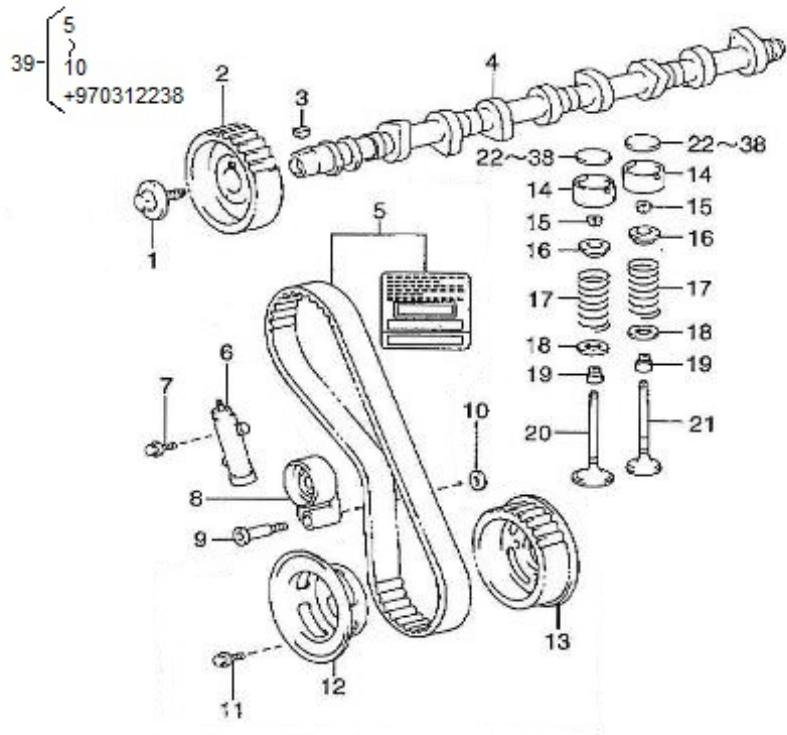

Model : T4.155 4.380TDI STANDARD ENGINE

Subassembly : CAMSHAFT

Part number	Item	Description	Quantity
970312157	1	BOLT,WASHER	1
970312638	2	PULLEY,CAMSHAFT TIMING	1
970312159	3	KEY,WOOD RUFF	1
970312160	4	CAMSHAFT	1
970312161	5	BELT	1
970312162	6	TIGHTNER	1
970312163	7	BOLT,FLANGE	2
970312164	8	IDLER SUB ASSY, TIMING BELT	1
970312165	9	SHAFT, TIMING BELT IDLER	1
970312166	10	WASHER	1
970312167	11	BOLT,FLANGE	4
970312168	12	FLANGE,CAMSHAFT TIMING PULLEY,	1
970312169	13	PULLEY,CAMSHAFT TIMING,NO.2	1
970312170	14	LIFTER,VALVE	8
970312171	15	LOCK,VALVE SPRING RETAINER	16
970312172	16	RETAINER,VALVE SPRING	8
970312173	17	SPRING,COMPRESSION	8
970312174	18	WASHER,PLATE	8
970312175	19	GASKET	8
970312176	20	VALVE,INTAKE	4
970312177	21	VALE,EXHAUST	4
970312178	22	WASHER	8
970312179	23	WASHER	8
970312180	24	WASHER	8
970312181	25	WASHER	8
970312182	26	WASHER	8
970312183	27	WASHER	8
970312184	28	WASHER	8
970312185	29	WASHER	8
970312186	30	WASHER	8
970312187	31	WASHER	8
970312188	32	WASHER	8
970312189	33	WASHER	8
970312190	34	WASHER	8