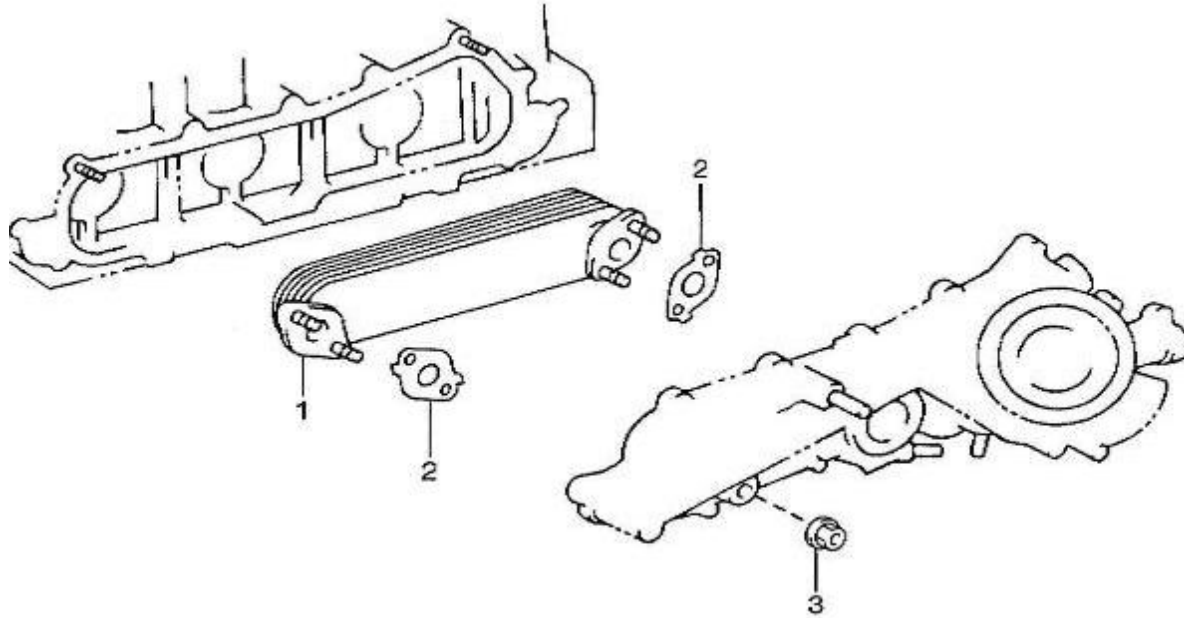

Model : T4.155 4.380TDI STANDARD ENGINE

Subassembly : OIL COOLER

Part number	Item	Description	Quantity
970312218	1	COOLER ASSY,OIL	1
970312219	2	GASKET	2
970312278	3	NUT	4