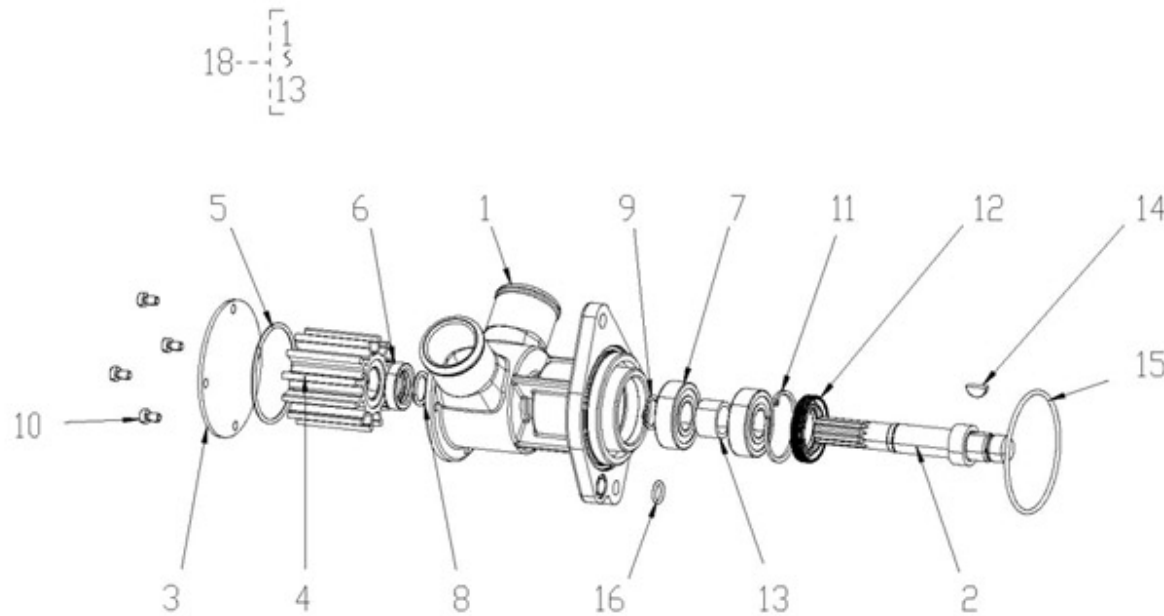

Model : T4.155 4.380TDI STANDARD ENGINE

Subassembly : SEA WATER PUMP - DETAILS

Part number	Item	Description	Quantity
970312421	2	SHAFT	1
970312422	3	END COVER	1
970312423	4	IMPELLER	1
970312424	5	O RING	1
970614516	6	O-RING SEAL	1
970312426	7	BALL BEARING	2
970614626	8	O-RING,WATER PUMP F7B-9/10	1
970304049	9	CIR-CLIP	1
970312429	10	SCREW	4
970614627	11	RING,RETAINING	1
970312430	12	LIP SEAL	1
970312431	13	SPACER	1
55303041	14	KEY	1
48418165	15	O RING	1
970302856	16	O-RING	1
970312432	17	REPAIR KIT	1
970311169B	18	POMPE A EAU DE MER M1KZ-M1KD	1